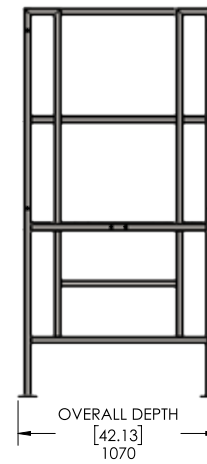

Safety Platform

FLAT PACK SAFETY PLATFORMS TO ALLOW EASE OF TRANSPORT.
DIMENSIONS ARE SUBJECT TO CHANGE BASED ON CUSTOMER SPECIFICATION

Dimension: (Metric/Imperial)	Dimensions can be changed to suit customer specification
	Length: 1320mm / 51.97"
	Depth: 1070mm / 42.13"
	Height: 2075mm / 81.69"

As Standard:	Forged Floor Flat Pack design for ease of transport
Options:	Locking Castor wheels