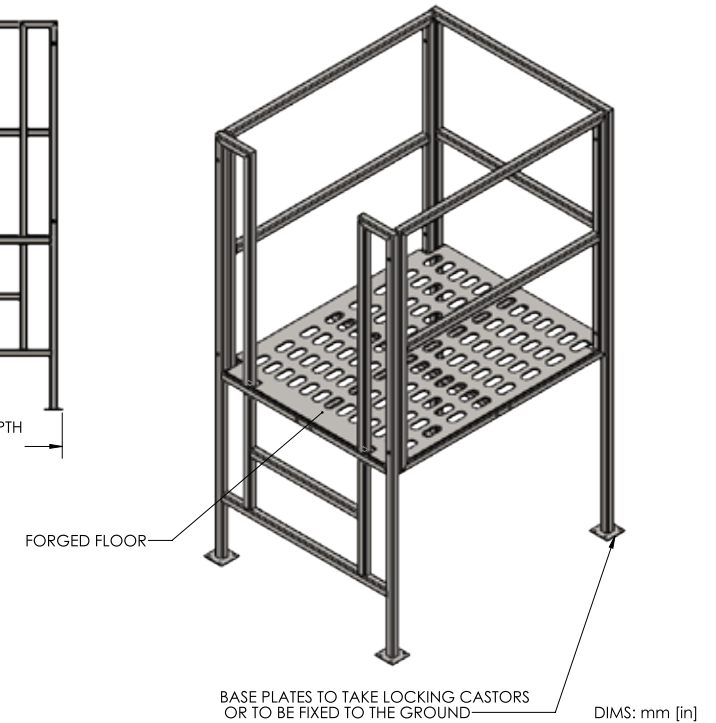

Safety Platform

FLAT PACK SAFETY PLATFORMS TO ALLOW EASE OF TRANSPORT.
DIMENSIONS ARE SUBJECT TO CHANGE BASED ON CUSTOMER SPECIFICATION

Dimension: (Metric/Imperial)	Dimensions can be changed to suit customer specification
	Length: 1320mm / 51.97"
	Depth: 1070mm / 42.13"
	Height: 2075mm / 81.69"

As Standard:	Forged Floor Flat Pack design for ease of transport
Options:	Locking Castor wheels