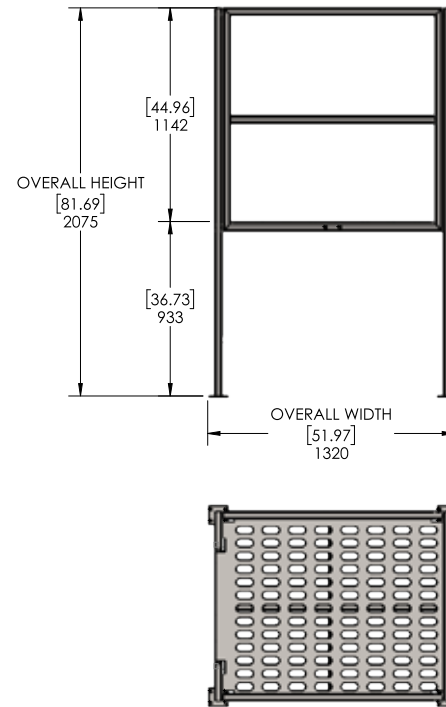

Safety Platform

FLAT PACK SAFETY PLATFORMS TO ALLOW EASE OF TRANSPORT.
DIMENSIONS ARE SUBJECT TO CHANGE BASED ON CUSTOMER SPECIFICATION

Dimension: (Metric/Imperial)	Dimensions can be changed to suit customer specification
	Length: 1320mm / 51.97"
	Depth: 1070mm / 42.13"
	Height: 2075mm / 81.69"

As Standard:	Forged Floor Flat Pack design for ease of transport
Options:	Locking Castor wheels